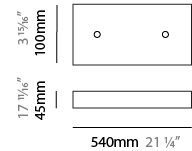

COSMOS ABSTRACT SUSPENSION

D101943-

base number   LED   Color   Finish
Dimming   Temperature   Options

1. To build a product code in our configurator select the specify button on the base model # product page
2. To build a manual product code on this datasheet choose from the options listed below in blue font and add the suffix to the base model #

GENERAL

Series: Cosmos Abstract
Brand: Quasar
Division: Design
Mounting Type: Suspension
Mounting Location: Ceiling
Subcategory: Ambient

PHYSICAL

Shape: Abstract
Length (mm): 1500
Length (in): 59 1/16
Width (mm): 500
Width (in): 19 11/16
Height (mm): 400
Height (in): 15 3/4
Max. Overall Height (mm): 2400
Max. Overall Height (in): 94 1/2
Light Distribution: Omnidirectional
Weight (kg): 4.5
Weight (lbs): 9.92
Fixture Finish: [NIC / BRA / BBR](#)
Fixture Material: Metal
Upon Request: Custom Sizes

ELECTRICAL

Lamp Type: LED
Input Wattage (W): 33
Dimming: [Non-Dimming / Phase Dimming (120vac Only)](#)
Driver Included: Yes
Driver Location: Integrated
Driver Type: Constant Voltage - Universal
Driver Class: Class 2
Input Voltage (V): 120 - 277
Output Voltage (V): 12
Upon Request: Integral: 0-10Vdc dimming

LED

Number of LEDs: 55
Color Temperature (°K): [2400 / 2800](#)
Max. Delivered Lumen (lm): 1650 (2800K)
CRI: >90 CRI
Lamp Life (hrs): 50000

OPTICAL

RATINGS AND CERTIFICATIONS

Certified By: Certified for North American Standards
IP rating: IP20