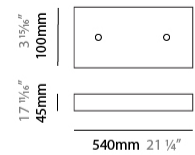

COSMOS ABSTRACT SUSPENSION

D101738-

base number	LED	Color	Finish
	Dimming	Temperature	Options

1. To build a product code in our configurator select the specify button on the base model # product page
2. To build a manual product code on this datasheet choose from the options listed below in blue font and add the suffix to the base model #

GENERAL

Series: Cosmos Abstract
Brand: Quasar
Division: Design
Mounting Type: Suspension
Mounting Location: Ceiling
Subcategory: Ambient

PHYSICAL

Shape: Abstract
Length (mm): 1250
Length (in): 49 3/16
Width (mm): 500
Width (in): 19 11/16
Height (mm): 400
Height (in): 15 3/4
Max. Overall Height (mm): 2400
Max. Overall Height (in): 94 1/2
Light Distribution: Omnidirectional
Weight (kg): 4
Weight (lbs): 8.82
Fixture Finish: NIC / BRA / BBR
Fixture Material: Metal
Cable Details: 2000mm Cable
Upon Request: Custom Sizes

ELECTRICAL

Lamp Type: LED
Input Wattage (W): 30
Dimming: Non-Dimming / Phase Dimming (120vac Only)
Driver Included: Yes
Driver Location: Integrated
Driver Type: Constant Voltage - Universal
Driver Class: Class 2
Input Voltage (V): 120 - 277
Output Voltage (V): 12
Upon Request: Integral: 0-10Vdc dimming

LED

Number of LEDs: 50
Color Temperature (°K): 2400 / 2800
Max. Delivered Lumen (lm): 1500 (2800K)
CRI: >90 CRI
Lamp Life (hrs): 50000

OPTICAL

RATINGS AND CERTIFICATIONS

Certified By: Certified for North American Standards
IP rating: IP20