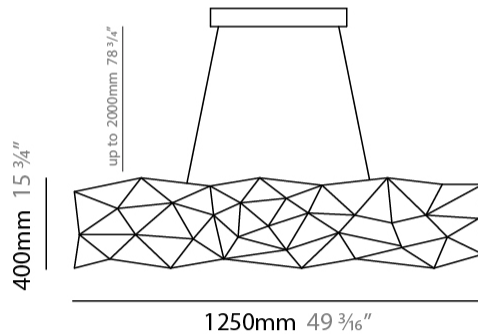

COSMOS ABSTRACT SUSPENSION

D101738-

base number	LED	Color	Finish
	Dimming	Temperature	Options

1. To build a product code in our configurator select the specify button on the base model # product page
2. To build a manual product code on this datasheet choose from the options listed below in blue font and add the suffix to the base model #

GENERAL

Series: Cosmos Abstract
Brand: Quasar
Division: Design
Mounting Type: Suspension
Mounting Location: Ceiling
Subcategory: Ambient

PHYSICAL

Shape: Abstract
Length (mm): 1250
Length (in): 49 3/16
Width (mm): 500
Width (in): 19 11/16
Height (mm): 400
Height (in): 15 3/4
Max. Overall Height (mm): 2400
Max. Overall Height (in): 94 1/2
Light Distribution: Omnidirectional
Weight (kg): 4
Weight (lbs): 8.82
Fixture Finish: NIC / BRA / BBR
Fixture Material: Metal
Cable Details: 2000mm Cable
Upon Request: Custom Sizes

ELECTRICAL

Lamp Type: LED
Input Wattage (W): 30
Dimming: Non-Dimming / Phase Dimming (120vac Only)
Driver Included: Yes
Driver Location: Integrated
Driver Type: Constant Voltage - Universal
Driver Class: Class 2
Input Voltage (V): 120 - 277
Output Voltage (V): 12
Upon Request: Integral: 0-10Vdc dimming

LED

Number of LEDs: 50
Color Temperature (°K): 2400 / 2800
Max. Delivered Lumen (lm): 1500 (2800K)
CRI: >90 CRI
Lamp Life (hrs): 50000

OPTICAL

RATINGS AND CERTIFICATIONS

Certified By: Certified for North American Standards
IP rating: IP20