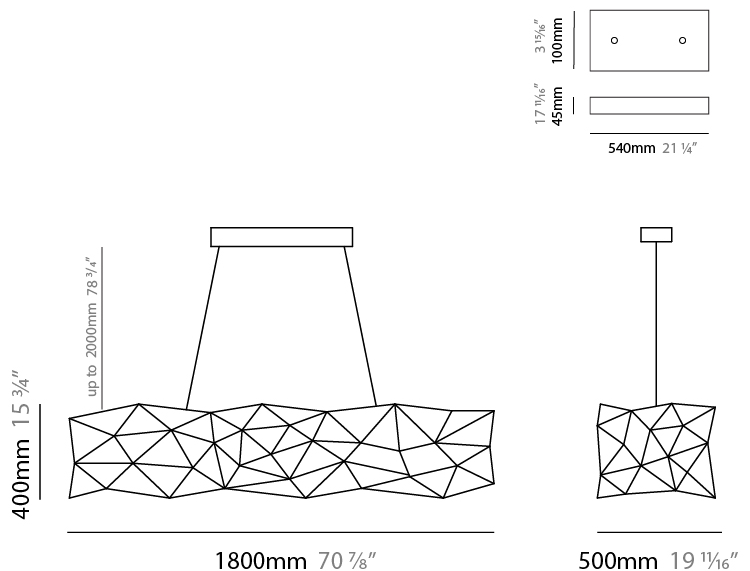

COSMOS ABSTRACT SUSPENSION

D101739-

base number   LED Dimming   Color Temperature   Finish Options

1. To build a product code in our configurator select the specify button on the base model # product page
2. To build a manual product code on this datasheet choose from the options listed below in blue font and add the suffix to the base model #

GENERAL

Series: Cosmos Abstract
Brand: Quasar
Division: Design
Mounting Type: Suspension
Mounting Location: Ceiling
Subcategory: Ambient

PHYSICAL

Shape: Abstract
Length (mm): 1800
Length (in): 70 ⁷/₈
Width (mm): 500
Width (in): 19 ¹¹/₁₆
Height (mm): 400
Height (in): 15 ³/₄
Max. Overall Height (mm): 2400
Max. Overall Height (in): 94 ¹/₂
Light Distribution: Omnidirectional
Weight (kg): 4.5
Weight (lbs): 9.92
[Fixture Finish: NIC / BRA / BBR](#)
Fixture Material: Metal
Cable Details: 2000mm Cable
Upon Request: Custom Sizes

ELECTRICAL

Lamp Type: LED
Input Wattage (W): 36
[Dimming: Non-Dimming / Phase Dimming (120vac Only)](#)
Driver Included: Yes
Driver Location: Integrated
Driver Type: Constant Voltage - Universal
Driver Class: Class 2
Input Voltage (V): 120 - 277
Output Voltage (V): 12
Upon Request: Integral: 0-10Vdc dimming

LED

Number of LEDs: 60
[Color Temperature (°K): 2400 / 2800](#)
Max. Delivered Lumen (lm): 1800 (2800K)
CRI: >90 CRI
Lamp Life (hrs): 50000

OPTICAL

RATINGS AND CERTIFICATIONS

Certified By: Certified for North American Standards
IP rating: IP20