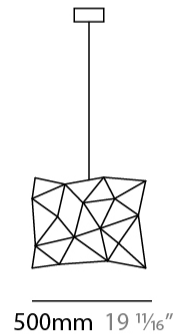

COSMOS ABSTRACT SUSPENSION

D101738-

base number	LED	Color	Finish
	Dimming	Temperature	Options

1. To build a product code in our configurator select the specify button on the base model # product page
2. To build a manual product code on this datasheet choose from the options listed below in blue font and add the suffix to the base model #

GENERAL

Series: Cosmos Abstract
Brand: Quasar
Division: Design
Mounting Type: Suspension
Mounting Location: Ceiling
Subcategory: Ambient

PHYSICAL

Shape: Abstract
Length (mm): 1250
Length (in): 49 3/16
Width (mm): 500
Width (in): 19 11/16
Height (mm): 400
Height (in): 15 3/4
Max. Overall Height (mm): 2400
Max. Overall Height (in): 94 1/2
Light Distribution: Omnidirectional
Weight (kg): 4
Weight (lbs): 8.82
Fixture Finish: NIC / BRA / BBR
Fixture Material: Metal
Cable Details: 2000mm Cable
Upon Request: Custom Sizes

ELECTRICAL

Lamp Type: LED
Input Wattage (W): 30
Dimming: Non-Dimming / Phase Dimming (120vac Only)
Driver Included: Yes
Driver Location: Integrated
Driver Type: Constant Voltage - Universal
Driver Class: Class 2
Input Voltage (V): 120 - 277
Output Voltage (V): 12
Upon Request: Integral: 0-10Vdc dimming

LED

Number of LEDs: 50
Color Temperature (°K): 2400 / 2800
Max. Delivered Lumen (lm): 1500 (2800K)
CRI: >90 CRI
Lamp Life (hrs): 50000

OPTICAL

RATINGS AND CERTIFICATIONS

Certified By: Certified for North American Standards
IP rating: IP20