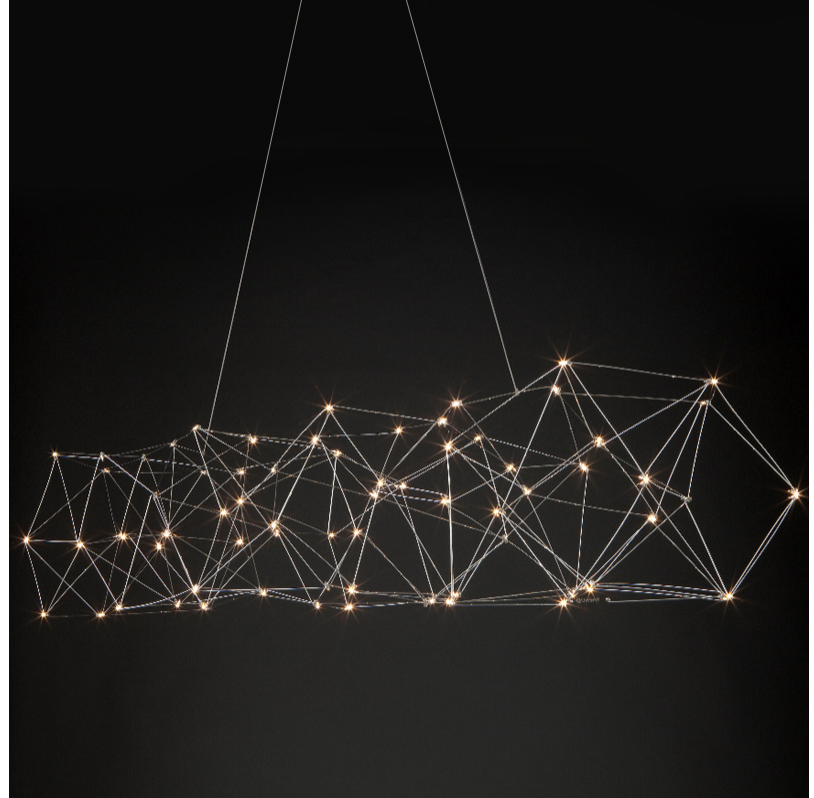

COSMOS ABSTRACT SUSPENSION

D101943-

base number   LED   Color   Finish
Dimming   Temperature   Options

1. To build a product code in our configurator select the specify button on the base model # product page
2. To build a manual product code on this datasheet choose from the options listed below in blue font and add the suffix to the base model #

GENERAL

Series: Cosmos Abstract
Brand: Quasar
Division: Design
Mounting Type: Suspension
Mounting Location: Ceiling
Subcategory: Ambient

PHYSICAL

Shape: Abstract
Length (mm): 1500
Length (in): 59 1/16
Width (mm): 500
Width (in): 19 11/16
Height (mm): 400
Height (in): 15 3/4
Max. Overall Height (mm): 2400
Max. Overall Height (in): 94 1/2
Light Distribution: Omnidirectional
Weight (kg): 4.5
Weight (lbs): 9.92
Fixture Finish: [NIC / BRA / BBR](#)
Fixture Material: Metal
Upon Request: Custom Sizes

ELECTRICAL

Lamp Type: LED
Input Wattage (W): 33
Dimming: [Non-Dimming / Phase Dimming (120vac Only)](#)
Driver Included: Yes
Driver Location: Integrated
Driver Type: Constant Voltage - Universal
Driver Class: Class 2
Input Voltage (V): 120 - 277
Output Voltage (V): 12
Upon Request: Integral: 0-10Vdc dimming

LED

Number of LEDs: 55
Color Temperature (°K): [2400 / 2800](#)
Max. Delivered Lumen (lm): 1650 (2800K)
CRI: >90 CRI
Lamp Life (hrs): 50000

OPTICAL

RATINGS AND CERTIFICATIONS

Certified By: Certified for North American Standards
IP rating: IP20